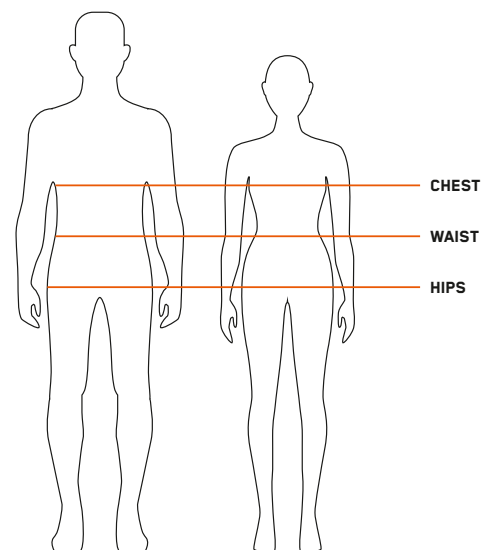

HELMETS

OFFROAD HELMETS	
...1	XS/54
...2	S/56
...3	M/58
...4	L/60
...5	XL/62
...6	XXL/64
STREET HELMETS	
...1	XS/53-54
...2	S/55-56
...3	M/57-58
...4	L/59-60
...5	XL/61-62
...6	XXL/63-64

APPAREL

	TEXTILE JACKETS & SHIRTS	LEATHER JACKETS	TEXTILE PANTS	LEATHER SUITS	CASUAL
...0	-	-	-	-	XXS
...1	XS	XS/46	XS/28	XS/46	XS
...2	S	S/48	S/30	S/48	S
...3	M	M/50	M/32	M/50	M
...4	L	L/52	L/34	L/52	L
...5	XL	XL/54	XL/36	XL/54	XL
...6	XXL	XXL/56	XXL/38	XXL/56	XXL
...7	XXXL	XXXL/58	XXXL/40	XXXL/58	XXXL

KIDS

	SHIRT	PANTS	HELMET	GLOVES	BOOTS
...1	XS	XS/20	-	-	-
...2	S	S/22	S/48	S/5	2/34
...3	M	M/24	M/50	M/6	3/35.5
...4	L	L/26	L/52	L/7	4/37
...5	XL	XL/28	-	-	5/38
...6	-	-	-	-	6/39

SIZE GUIDE

If you want the perfect **READY TO RACE** fit, grab a tape measure, write down your numbers, and compare with our size chart below.

In between sizes? For a tight fit, go one size down.

For a loose fit, go one size up.

MEN BODY MEASUREMENTS

	CHEST	WAIST	HIP
XXS	86-90 cm	76-80 cm	88-92 cm
XS	90-94 cm	80-84 cm	92-96 cm
S	94-96 cm	84-88 cm	96-100 cm
M	96-102 cm	88-92 cm	100-104 cm
L	102-110 cm	92-98 cm	104-110 cm
XL	110-116 cm	98-106 cm	110-115 cm
XXL	116-124 cm	106-114 cm	115-120 cm
XXXL	124-132 cm	114-124 cm	120-128 cm

WOMEN BODY MEASUREMENTS

	CHEST	WAIST	HIP
XS	82-86 cm	66-70 cm	86-92 cm
S	86-90 cm	70-74 cm	92-96 cm
M	90-96 cm	74-78 cm	96-102 cm
L	96-105 cm	78-88 cm	102-110 cm
XL	105-112 cm	88-106 cm	110-116 cm