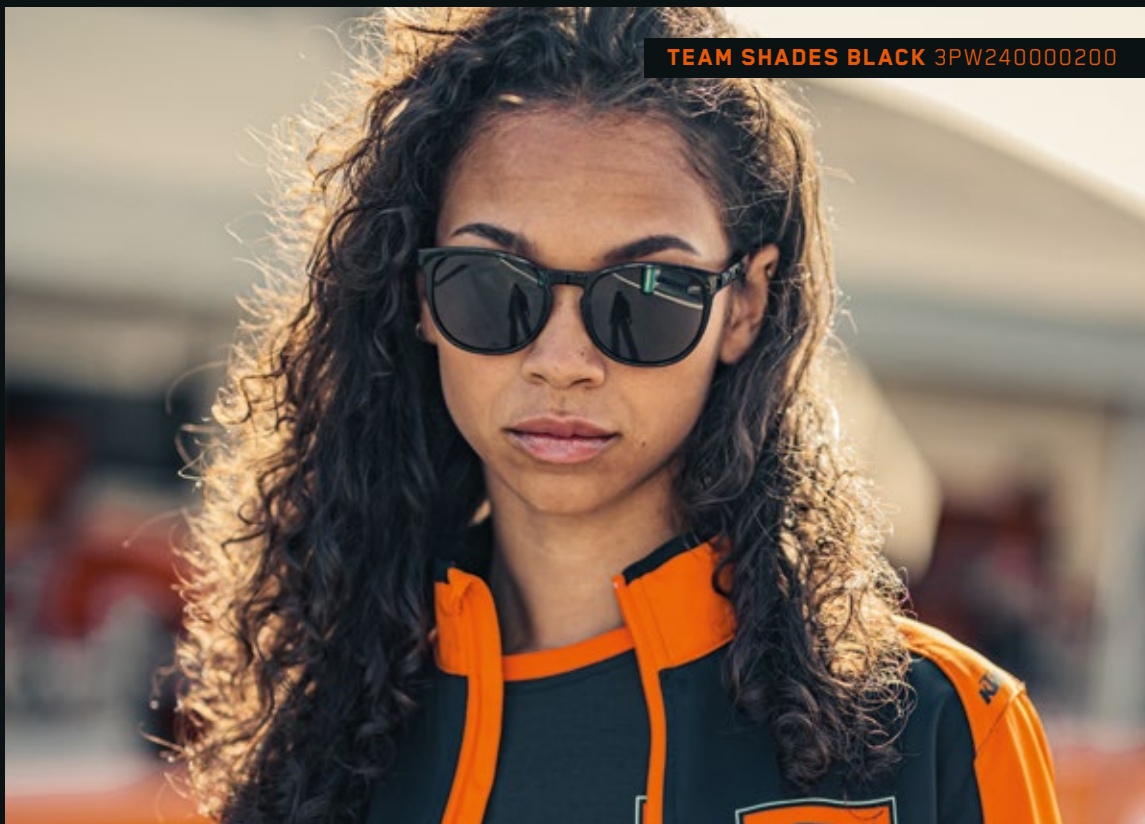

TEAM SOFTSHELL JACKET 3PW24000460X

WOMEN TEAM TEE 3PW24000510X

TEAM BEANIE 3PW240003300

WOMEN TEAM SOFTSHELL
3PW24000520X

TEAM SHADES BLACK 3PW240000200

KIDS TEAM FLAT CAP 3PW240002700

KIDS TEAM ZIP HOODIE 3PW24000540X