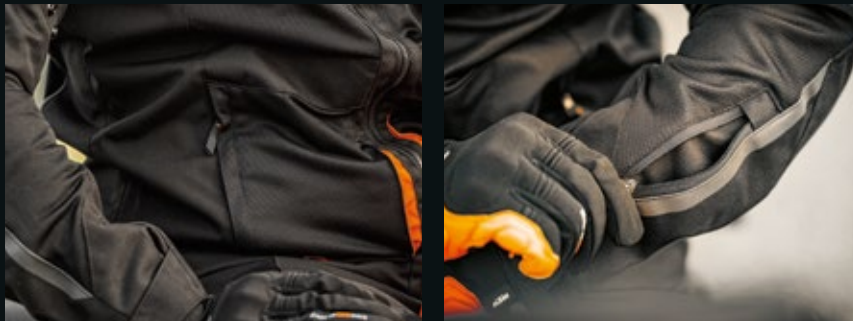

AS COOL AS YOU FEEL

For days when the sun is beating down and the temperatures are soaring, the **BREEZE COLLECTION** should be your go-to. Developed with optimum ventilation in mind, detachable sleeves and reflective surfaces make sure you feel as cool as you look.

FIT FOR FUNCTION

This collection has been designed with one thing in mind: ventilation.