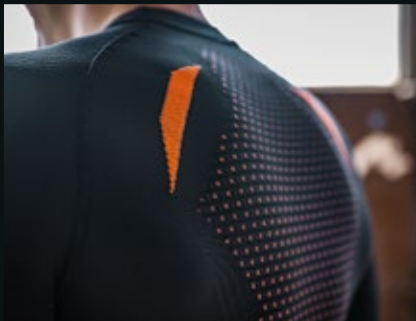

ART.-NO.
3PW23000110X (38 - 45.5)

ESSE COLLE

A STRONG **FOUNDATION**

ESSENTIAL PROTECTION

EXTREME NECESSITIES

UNDERSHIRT PERFORMANCE SUMMER COLLECTION

OPTIMAL EFFICIENCY

STAY COOL, GO FAST