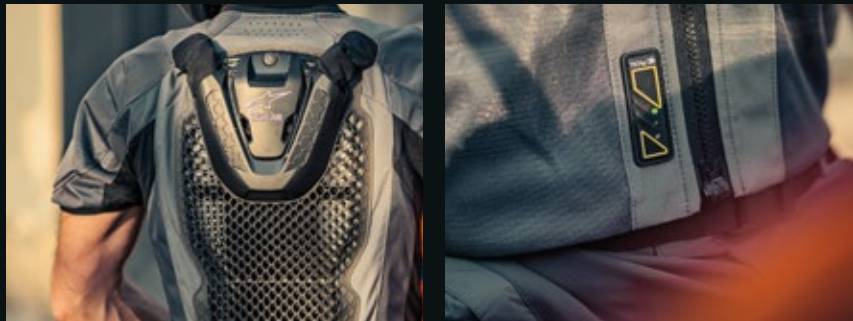

FIT FOR FUNCTION

Deploying twice as fast as you can blink and reducing impact force by up to 93%, this wearable airbag vest is a vital extra layer of protection.

SAFETY & PROTECTION

TECH-AIR[®] 5 AIRBAG VEST PROTECTION